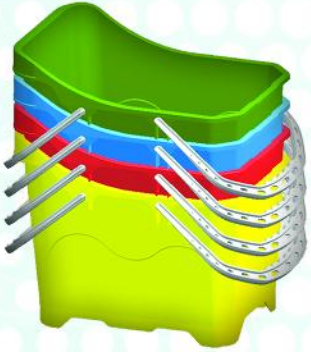

TKS 3030

SPARE BUCKET (WHEELED)

Compatible with TKS 3335 & TKS 3336
Including Rubber/Metal wheels.

TEKERLEKLİ YEDEK KOVA

TKS 3335 & TKS 3336 ile uyumludur.
Metal/kauçuk malzemeli teker.

CKS 3336

DIVIDED DOUBLE BUCKET TROLLEY