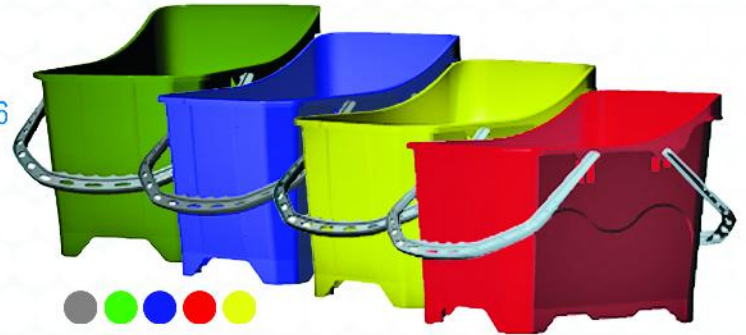

TKS 3030

SPARE BUCKET (WHEELED)

Compatible with TKS 3335 & TKS 3336
Including Rubber/Metal wheels.

TEKERLEKLİ YEDEK KOVA

TKS 3335 & TKS 3336 ile uyumludur.
Metal/kauçuk malzemeli teker.

CKS 3336

DIVIDED DOUBLE BUCKET TROLLEY