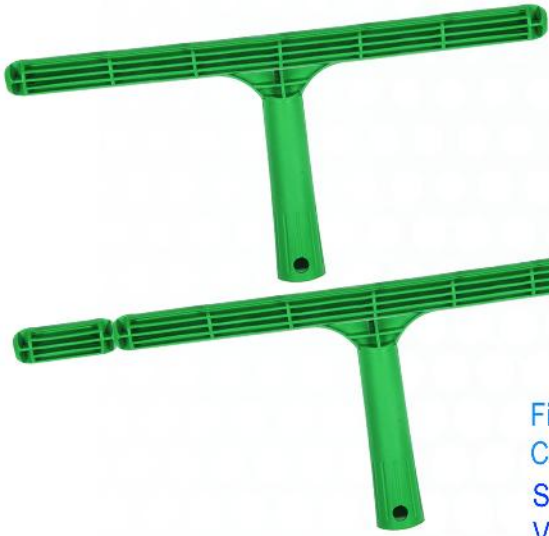

CPA 4135

**WINDOW PLUSH HOLDER, 35 CM
CAM PELUŞ APARATI, 35 CM**

CPA 4145

**WINDOW PLUSH HOLDER, 45 CM
CAM PELUŞ APARATI, 45 CM**

Fixed T-bar for Windows;
Compatible with screw-fit handles & telescopic poles.
Sabit saplı peluş aparatı;
Vidalı sap/teleskopla uyumludur.

CPY 4235

**WINDOW PLUSH (WASHER), 35 CM
CAM PELUŞ YEDEK, 35 CM**

100% Microfiber
%100 Mikrofiber

CPY 4245

**WINDOW PLUSH (WASHER), 45 CM
CAM PELUŞ YEDEK, 45 CM**

85% Microfiber / 15% Polyamide
%85 Mikrofiber / %15 Poliamid

CPE 4335

**WINDOW PLUSH, EXTRA, 35 CM
CAM PELUŞ YEDEK EKSTRA, 35 CM**

CPE 4345

**WINDOW PLUSH, EXTRA, 45 CM
CAM PELUŞ YEDEK EKSTRA, 45 CM**

ECK 1001

**INDUSTRIAL GLAZIER BUCKET
ENDÜSTRİYEL CAMCI KOVASI**